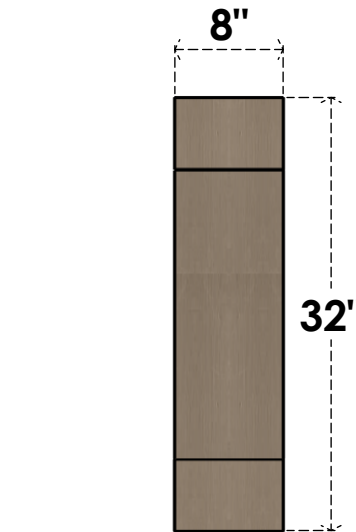

ITEM NUMBER: CORU08X32X32BURRCPR

8"W X 32"D X 32"H SERIES 1 THIN BURLINGTON ROUGH CEDAR TIMBERTHANE
FAUX WOOD CORBEL, PRIMED

SIDE PROFILE

FRONT PROFILE

ISOMETRIC

EKENA MILLWORK
2300 WEST MAIN ST.
CLARKSVILLE, TX 75426
TOLL FREE: 866-607-0453
WWW.EKENAMILLWORK.COM