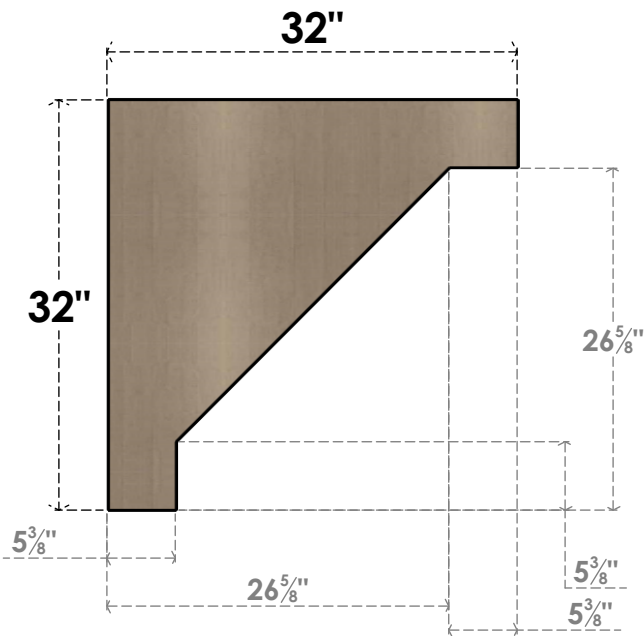

ITEM NUMBER: CORU08X32X32BURRCPR

8"W X 32"D X 32"H SERIES 1 THIN BURLINGTON ROUGH CEDAR TIMBERTHANE
FAUX WOOD CORBEL, PRIMED

SIDE PROFILE

FRONT PROFILE

ISOMETRIC

EKENA MILLWORK
2300 WEST MAIN ST.
CLARKSVILLE, TX 75426
TOLL FREE: 866-607-0453
WWW.EKENAMILLWORK.COM

NOTES

1. INSTALLATION TO BE COMPLETED IN ACCORDANCE WITH MANUFACTURER'S SPECIFICATIONS.
2. DRAWING MAY NOT BE TO SCALE
3. THIS DRAWING IS INTENDED FOR DESIGN AND PLANNING PURPOSES ONLY.
4. ALL INFORMATION CONTAINED HEREIN WAS CURRENT AT THE TIME OF DEVELOPMENT BUT MUST BE REVIEWED AND APPROVED BY THE PRODUCT MANUFACTURER TO BE CONSIDERED ACCURATE.
5. TIMBERTHANE ARCHITECTURAL PRODUCTS ARE MADE FROM HIGH DENSITY URETHANE AND COME FACTORY PRIMED