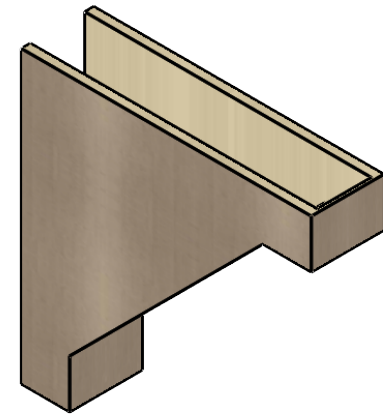

ITEM NUMBER: CORU08X32X32BURRCPR

8"W X 32"D X 32"H SERIES 1 THIN BURLINGTON ROUGH CEDAR TIMBERTHANE
FAUX WOOD CORBEL, PRIMED

SIDE PROFILE

FRONT PROFILE

ISOMETRIC

EKENA MILLWORK
2300 WEST MAIN ST.
CLARKSVILLE, TX 75426
TOLL FREE: 866-607-0453
WWW.EKENAMILLWORK.COM

NOTES

1. INSTALLATION TO BE COMPLETED IN ACCORDANCE WITH MANUFACTURER'S SPECIFICATIONS.
2. DRAWING MAY NOT BE TO SCALE
3. THIS DRAWING IS INTENDED FOR DESIGN AND PLANNING PURPOSES ONLY.
4. ALL INFORMATION CONTAINED HEREIN WAS CURRENT AT THE TIME OF DEVELOPMENT BUT MUST BE REVIEWED AND APPROVED BY THE PRODUCT MANUFACTURER TO BE CONSIDERED ACCURATE.
5. TIMBERTHANE ARCHITECTURAL PRODUCTS ARE MADE FROM HIGH DENSITY URETHANE AND COME FACTORY PRIMED